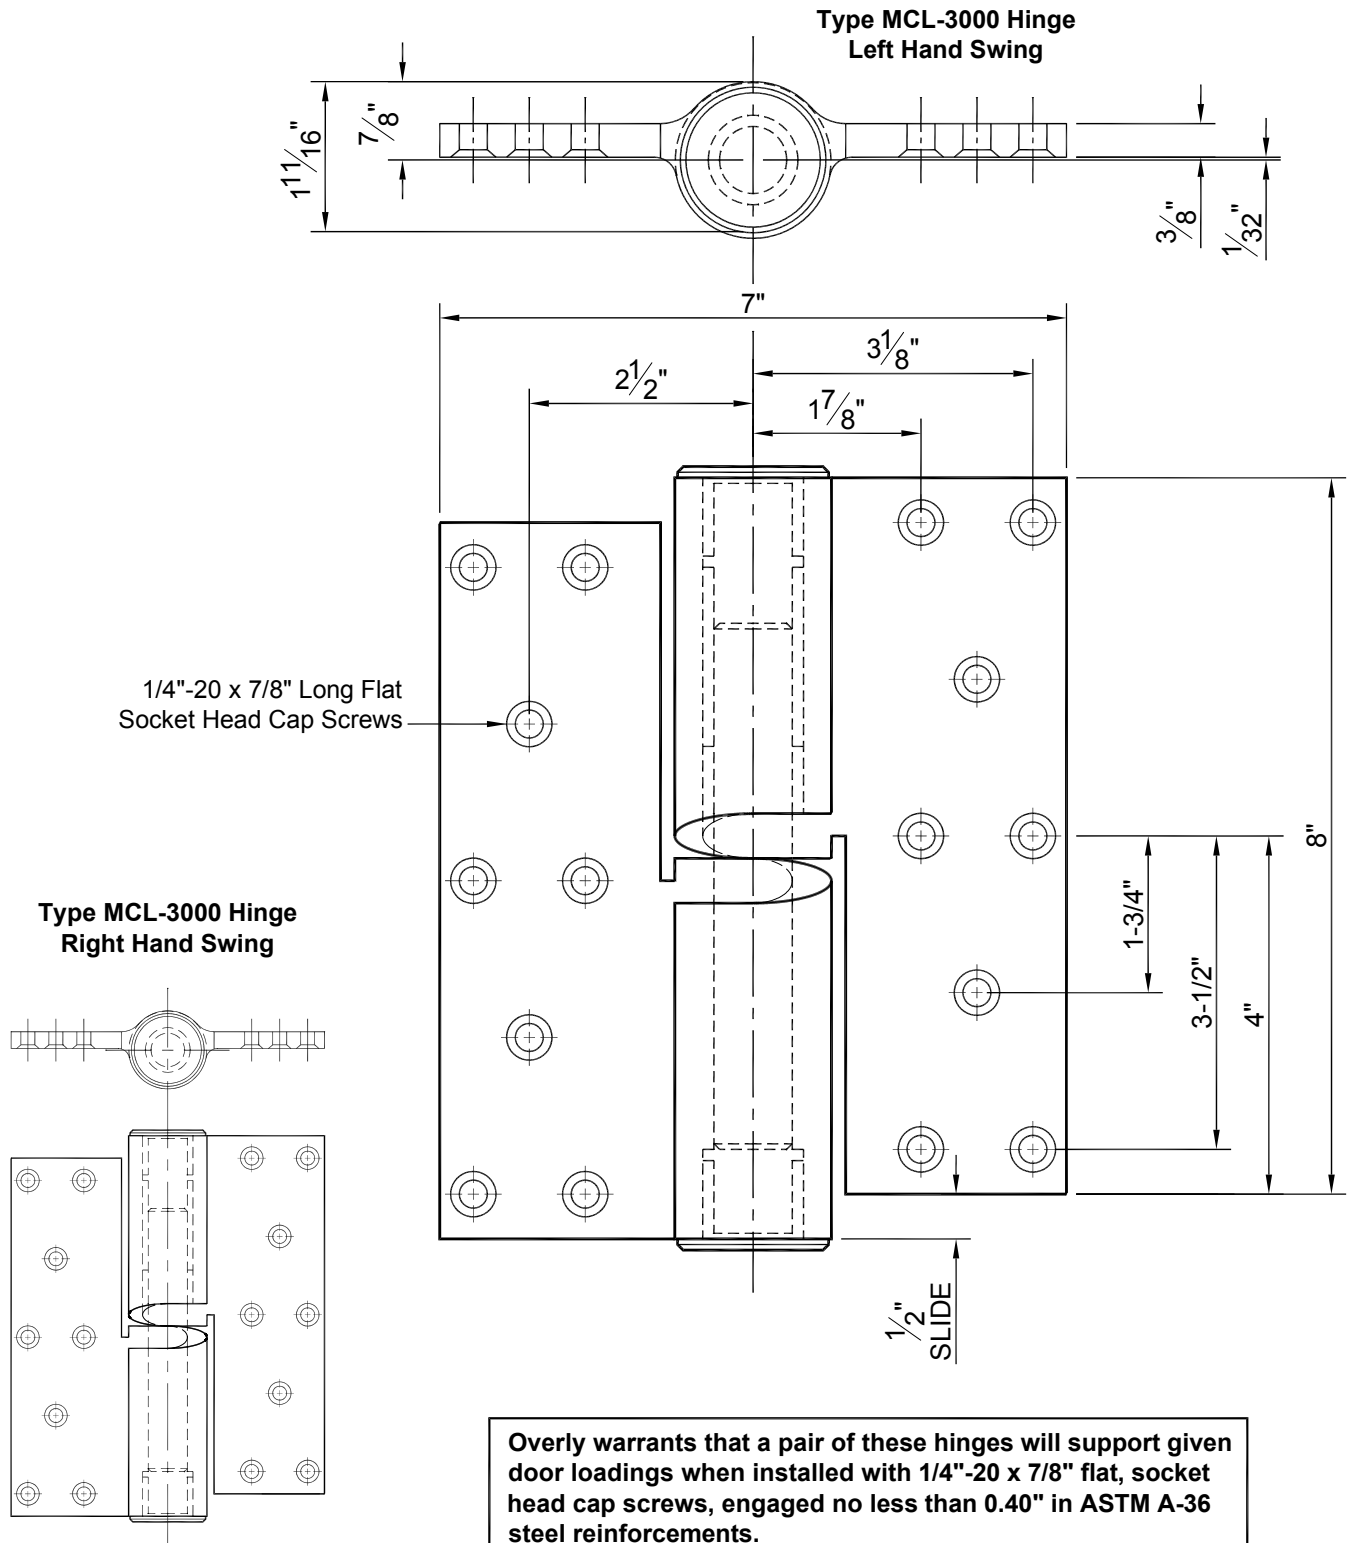

MCL-3000 Cam-Lift Hinge Template

574 West Otterman Street
Greensburg, PA 15601
Toll Free: (800) 979-7300
Fax: (724) 830-2871
Email: overly@overly.com

Mortise Type

Dimensions are the same as shown above