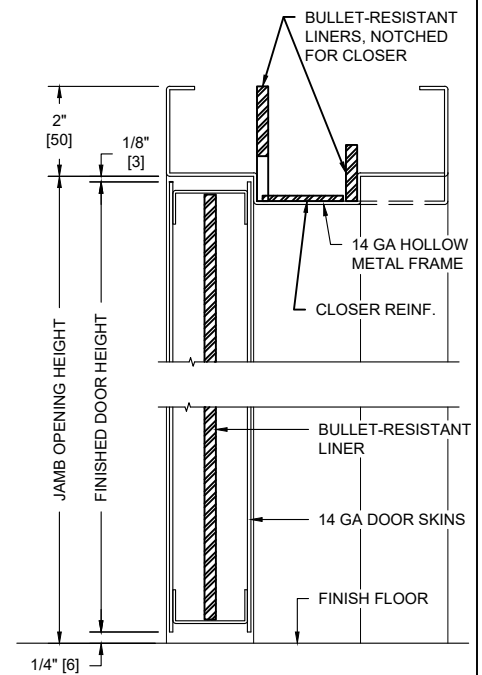

## UL752 LEVEL 5, VISION LIGHT, NON-UL FIRE RATED PAIR WITH METAL FRAME AND DOOR ASSEMBLY

**PUBLIC SIDE ELEVATION**  
RIGHT HAND REVERSE BEVEL SHOWN

**SECURE AREA (INTERIOR)**

**(KEY) SIDE  
PUBLIC AREA (EXTERIOR)**

**HORIZONTAL SECTION**

**VERTICAL SECTION**

**NOTES:**

- Both doors, frame, astragal and vision light kits UL listed for UL752, Level 5 bullet resistance.
- Door and Frames can be fabricated from carbon or galvanized steel. All exposed surfaces of frame to receive one coat of rust inhibitive prime paint.
- Maximum door leaf size is 4'-0" x 10'-0" for a 8'-0" x 10'-0" maximum opening size.
- Door weight is 24.3 pounds / sq. foot.
- Doors to be hung on continuous hinges by Overly. Locks required to be BHMA Grade 1, 2, or 3. Electrical hardware with raceways available. Consult factory for specifics.
- Pairs of UL 752 bullet resistant doors must be equipped with an overlapping astragal by Overly with same rating as door and frame.
- Doors equipped with UL Level 5, glass clad polycarbonate laminate with metal glazing system.
  - 8" Minimum Stile
  - 6" Minimum Top Rail
  - 12" Minimum Bottom Rail

UL LEVEL	AMMUNITION	MINIMUM VELOCITY FPS/MPS	NUMBER OF SHOTS
5	7.62mm RIFLE LEAD CORE FULL METAL COPPER JACKET, MILITARY BALL	2750 / 838	1