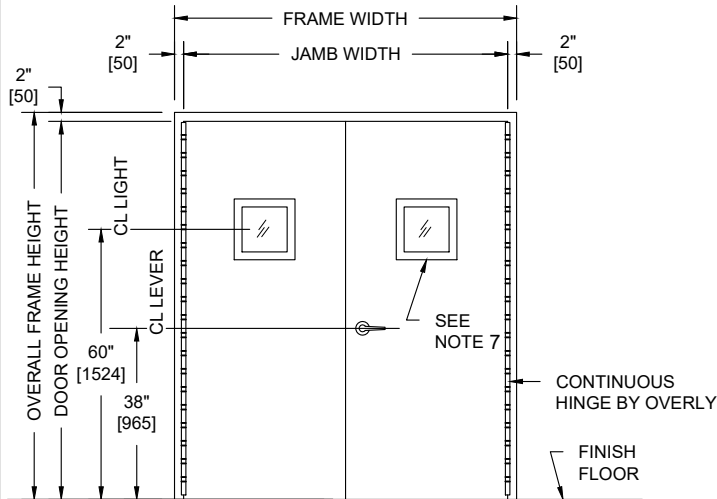

## UL752 LEVEL 5, VISION LIGHT, NON-UL FIRE RATED PAIR WITH METAL FRAME AND DOOR ASSEMBLY

**PUBLIC SIDE ELEVATION**  
RIGHT HAND REVERSE BEVEL SHOWN

**SECURE AREA (INTERIOR)**

**(KEY) SIDE  
PUBLIC AREA (EXTERIOR)**

**HORIZONTAL SECTION**

**VERTICAL SECTION**

**NOTES:**

- Both doors, frame, astragal and vision light kits UL listed for UL752, Level 5 bullet resistance.
- Door and Frames can be fabricated from carbon or galvanized steel. All exposed surfaces of frame to receive one coat of rust inhibitive prime paint.
- Maximum door leaf size is 4'-0" x 10'-0" for a 8'-0" x 10'-0" maximum opening size.
- Door weight is 24.3 pounds / sq. foot.
- Doors to be hung on continuous hinges by Overly. Locks required to be BHMA Grade 1, 2, or 3. Electrical hardware with raceways available. Consult factory for specifics.
- Pairs of UL 752 bullet resistant doors must be equipped with an overlapping astragal by Overly with same rating as door and frame.
- Doors equipped with UL Level 5, glass clad polycarbonate laminate with metal glazing system.
  - 8" Minimum Stile
  - 6" Minimum Top Rail
  - 12" Minimum Bottom Rail

UL LEVEL	AMMUNITION	MINIMUM VELOCITY FPS/MPS	NUMBER OF SHOTS
5	7.62mm RIFLE LEAD CORE FULL METAL COPPER JACKET, MILITARY BALL	2750 / 838	1