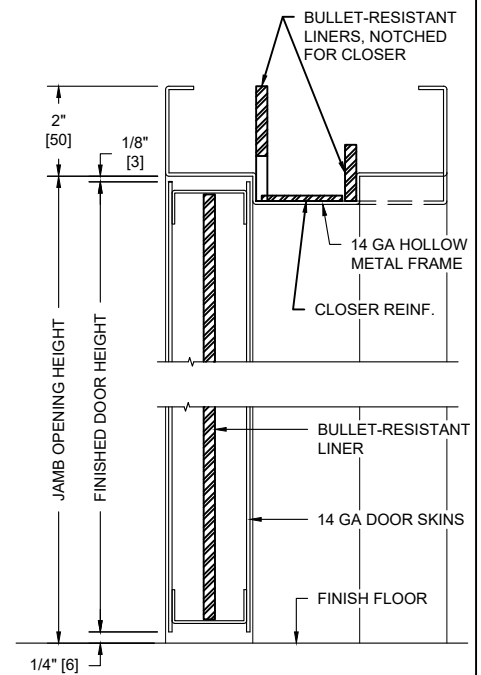

PUBLIC SIDE ELEVATION
RIGHT HAND REVERSE BEVEL SHOWN

SECURE AREA (INTERIOR)

**(KEY) SIDE
PUBLIC AREA (EXTERIOR)**

HORIZONTAL SECTION

VERTICAL SECTION

NOTES:

- Both doors, frame, astragal and vision light kits UL listed for UL752, Level 5 bullet resistance.
- Door and Frames can be fabricated from carbon or galvanized steel. All exposed surfaces of frame to receive one coat of rust inhibitive prime paint.
- Maximum door leaf size is 4'-0" x 10'-0" for a 8'-0" x 10'-0" maximum opening size.
- Door weight is 24.3 pounds / sq. foot.
- Doors to be hung on continuous hinges by Overly. Locks required to be BHMA Grade 1, 2, or 3. Electrical hardware with raceways available. Consult factory for specifics.
- Pairs of UL 752 bullet resistant doors must be equipped with an overlapping astragal by Overly with same rating as door and frame.
- Doors equipped with UL Level 5, glass clad polycarbonate laminate with metal glazing system.
 - 8" Minimum Stile
 - 6" Minimum Top Rail
 - 12" Minimum Bottom Rail

UL LEVEL	AMMUNITION	MINIMUM VELOCITY FPS/MPS	NUMBER OF SHOTS
5	7.62mm RIFLE LEAD CORE FULL METAL COPPER JACKET, MILITARY BALL	2750 / 838	1