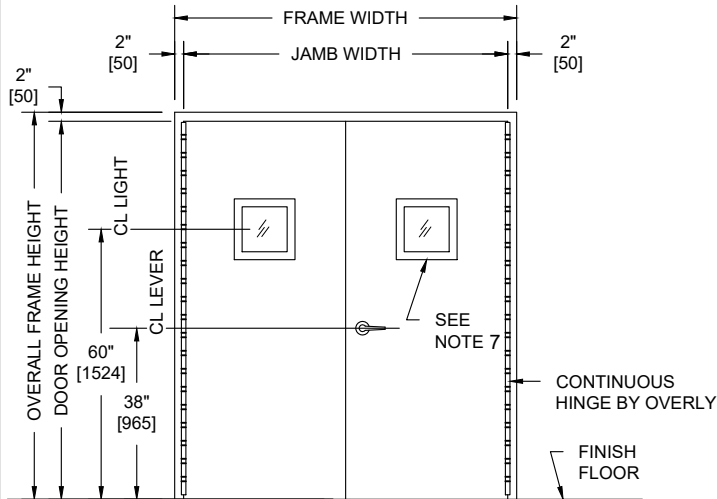

PUBLIC SIDE ELEVATION
RIGHT HAND REVERSE BEVEL SHOWN

SECURE AREA (INTERIOR)

**(KEY) SIDE
PUBLIC AREA (EXTERIOR)**

HORIZONTAL SECTION

VERTICAL SECTION

NOTES:

- Both doors, frame, astragal and vision light kits UL listed for UL752, Level 5 bullet resistance.
- Door and Frames can be fabricated from carbon or galvanized steel. All exposed surfaces of frame to receive one coat of rust inhibitive prime paint.
- Maximum door leaf size is 4'-0" x 10'-0" for a 8'-0" x 10'-0" maximum opening size.
- Door weight is 24.3 pounds / sq. foot.
- Doors to be hung on continuous hinges by Overly. Locks required to be BHMA Grade 1, 2, or 3. Electrical hardware with raceways available. Consult factory for specifics.
- Pairs of UL 752 bullet resistant doors must be equipped with an overlapping astragal by Overly with same rating as door and frame.
- Doors equipped with UL Level 5, glass clad polycarbonate laminate with metal glazing system.
 - 8" Minimum Stile
 - 6" Minimum Top Rail
 - 12" Minimum Bottom Rail

UL LEVEL	AMMUNITION	MINIMUM VELOCITY FPS/MPS	NUMBER OF SHOTS
5	7.62mm RIFLE LEAD CORE FULL METAL COPPER JACKET, MILITARY BALL	2750 / 838	1