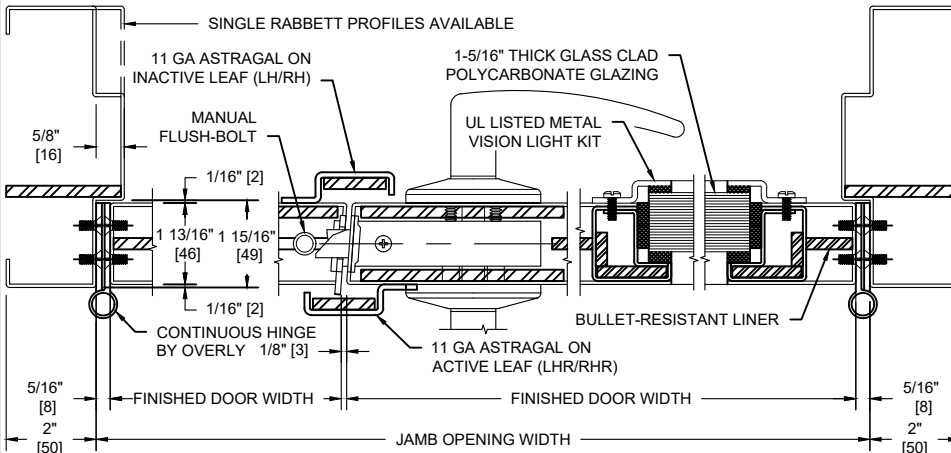

## UL752 LEVEL 5, VISION LIGHT, NON-UL FIRE RATED PAIR WITH METAL FRAME AND DOOR ASSEMBLY

**PUBLIC SIDE ELEVATION**  
RIGHT HAND REVERSE BEVEL SHOWN

**SECURE AREA (INTERIOR)**

**(KEY) SIDE  
PUBLIC AREA (EXTERIOR)**

**HORIZONTAL SECTION**

**VERTICAL SECTION**

**NOTES:**

- Both doors, frame, astragal and vision light kits UL listed for UL752, Level 5 bullet resistance.
- Door and Frames can be fabricated from carbon or galvanized steel. All exposed surfaces of frame to receive one coat of rust inhibitive prime paint.
- Maximum door leaf size is 4'-0" x 10'-0" for a 8'-0" x 10'-0" maximum opening size.
- Door weight is 24.3 pounds / sq. foot.
- Doors to be hung on continuous hinges by Overly. Locks required to be BHMA Grade 1, 2, or 3. Electrical hardware with raceways available. Consult factory for specifics.
- Pairs of UL 752 bullet resistant doors must be equipped with an overlapping astragal by Overly with same rating as door and frame.
- Doors equipped with UL Level 5, glass clad polycarbonate laminate with metal glazing system.
  - 8" Minimum Stile
  - 6" Minimum Top Rail
  - 12" Minimum Bottom Rail

UL LEVEL	AMMUNITION	MINIMUM VELOCITY FPS/MPS	NUMBER OF SHOTS
5	7.62mm RIFLE LEAD CORE FULL METAL COPPER JACKET, MILITARY BALL	2750 / 838	1