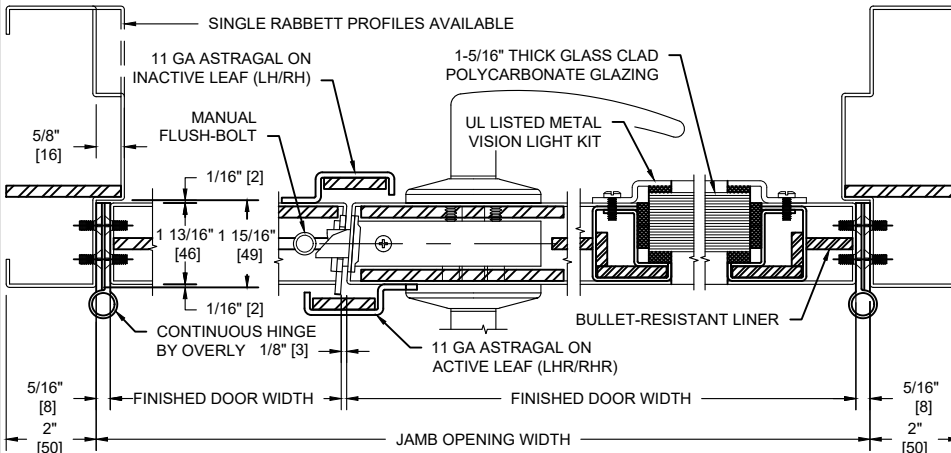

PUBLIC SIDE ELEVATION
RIGHT HAND REVERSE BEVEL SHOWN

SECURE AREA (INTERIOR)

**(KEY) SIDE
PUBLIC AREA (EXTERIOR)**

HORIZONTAL SECTION

VERTICAL SECTION

NOTES:

- Both doors, frame, astragal and vision light kits UL listed for UL752, Level 5 bullet resistance.
- Door and Frames can be fabricated from carbon or galvanized steel. All exposed surfaces of frame to receive one coat of rust inhibitive prime paint.
- Maximum door leaf size is 4'-0" x 10'-0" for a 8'-0" x 10'-0" maximum opening size.
- Door weight is 24.3 pounds / sq. foot.
- Doors to be hung on continuous hinges by Overly. Locks required to be BHMA Grade 1, 2, or 3. Electrical hardware with raceways available. Consult factory for specifics.
- Pairs of UL 752 bullet resistant doors must be equipped with an overlapping astragal by Overly with same rating as door and frame.
- Doors equipped with UL Level 5, glass clad polycarbonate laminate with metal glazing system.
 - 8" Minimum Stile
 - 6" Minimum Top Rail
 - 12" Minimum Bottom Rail

UL LEVEL	AMMUNITION	MINIMUM VELOCITY FPS/MPS	NUMBER OF SHOTS
5	7.62mm RIFLE LEAD CORE FULL METAL COPPER JACKET, MILITARY BALL	2750 / 838	1