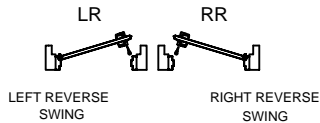

SECURE AREA (INTERIOR)

(KEY) SIDE

PUBLIC AREA (EXTERIOR)