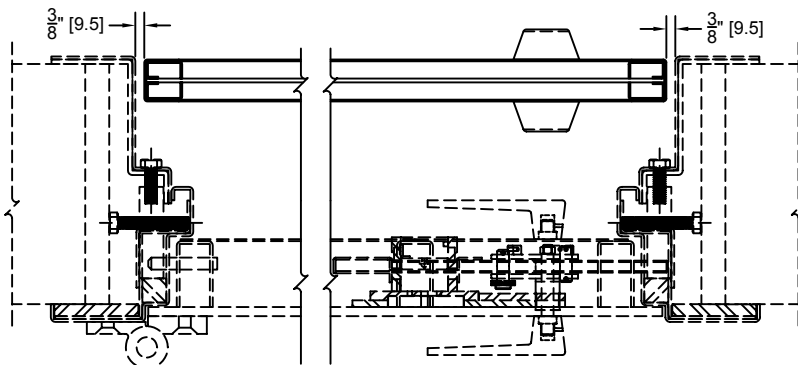

INFORMATION WE NEED TO PROCESS YOUR ORDER

1. Please specify handing when ordering.
2. Specify standard dead bolt, optional dead latch and closer, or optional electric strike hardware option.

SECURE AREA (INTERIOR)

(KEY) SIDE

PUBLIC AREA (EXTERIOR)

HORIZONTAL SECTION

VERTICAL SECTION

ALL DIMENSIONS
BOTH IN INCHES
AND MILLIMETERS