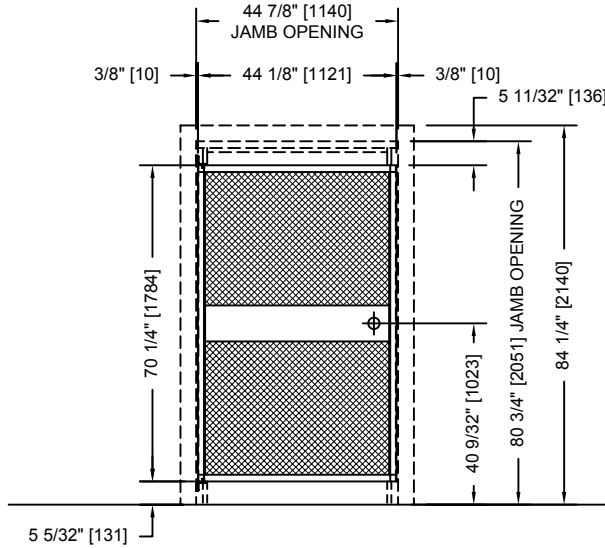

STANDARD DAYGATE

RIGHT REVERSE SHOWN
LEFT REVERSE OPPOSITE

Overly's Class 5 Security Day Gate offers a convenient way to access your vault during operating hours.

Shipping Weight: 120 lb
Net Weight: 106 lb

(KEY) SIDE

PUBLIC AREA (EXTERIOR)

HORIZONTAL SECTION

VERTICAL SECTION

ALL DIMENSIONS
BOTH IN INCHES
AND MILLIMETERS