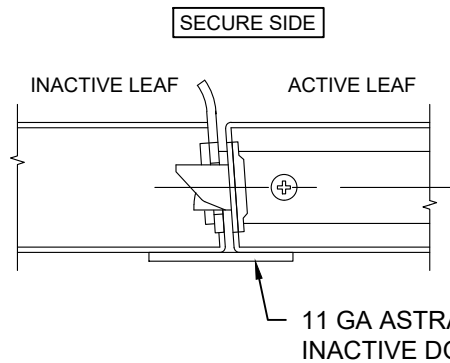

UL LEVEL 6 METAL BULLET RESISTANT ASTRAGAL SYSTEMS

PAIRS OF UL752 BULLET RESISTANT DOORS MUST BE EQUIPPED WITH OVERLAPPING ASTRAGAL BY OVERLY WITH SAME RATING AS DOOR AND FRAME.

UL LEVEL 6 ASTRAGAL DETAIL REVERSE BEVEL SWING

PAIRS OF UL752 BULLET RESISTANT DOORS MUST BE EQUIPPED WITH OVERLAPPING ASTRAGAL BY OVERLY WITH SAME RATING AS DOOR AND FRAME.

UL LEVEL 6 ASTRAGAL DETAIL REGULAR SWING