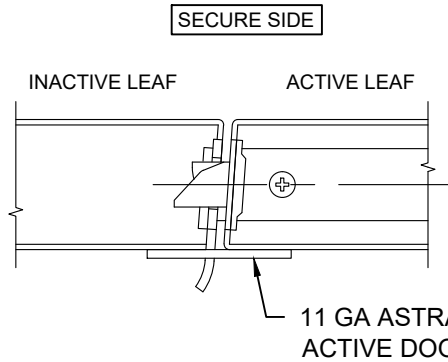

SERIES

BRM

OVERLY DOOR COMPANY

574 WEST OTTERMAN STREET
POST OFFICE BOX 70
GREENSBURG, PA 15601-0070
TELEPHONE: 724-834-7300
FAX: 724-830-2871

UL LEVEL 6 METAL BULLET RESISTANT ASTRAGAL SYSTEMS

PAIRS OF UL752 BULLET RESISTANT DOORS MUST BE EQUIPPED WITH OVERLAPPING ASTRAGAL BY OVERLY WITH SAME RATING AS DOOR AND FRAME.

THREAT SIDE

UL LEVEL 6 ASTRAGAL DETAIL REVERSE BEVEL SWING

PAIRS OF UL752 BULLET RESISTANT DOORS MUST BE EQUIPPED WITH OVERLAPPING ASTRAGAL BY OVERLY WITH SAME RATING AS DOOR AND FRAME.

THREAT SIDE

UL LEVEL 6 ASTRAGAL DETAIL REGULAR SWING