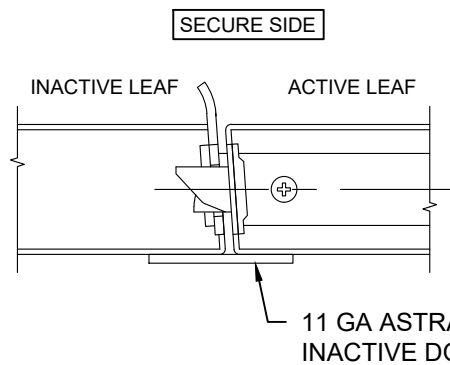

SERIES

BRM

OVERLY DOOR COMPANY

574 WEST OTTERMAN STREET
POST OFFICE BOX 70
GREENSBURG, PA 15601-0070
TELEPHONE: 724-834-7300
FAX: 724-830-2871

UL LEVEL 6 METAL BULLET RESISTANT ASTRAGAL SYSTEMS

PAIRS OF UL752 BULLET RESISTANT DOORS MUST BE EQUIPPED WITH OVERLAPPING ASTRAGAL BY OVERLY WITH SAME RATING AS DOOR AND FRAME.

THREAT SIDE

UL LEVEL 6 ASTRAGAL DETAIL REVERSE BEVEL SWING

PAIRS OF UL752 BULLET RESISTANT DOORS MUST BE EQUIPPED WITH OVERLAPPING ASTRAGAL BY OVERLY WITH SAME RATING AS DOOR AND FRAME.

THREAT SIDE

UL LEVEL 6 ASTRAGAL DETAIL REGULAR SWING