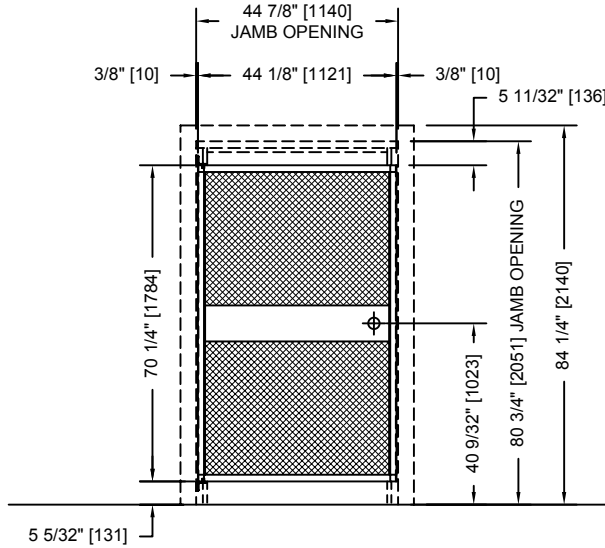

MODEL NO. C5V-DG / CLASS 5 VAULT DAY GATE ASSEMBLY FLATTENED EXPANDED METAL MESH DAY GATE

STANDARD DAYGATE

RIGHT REVERSE SHOWN
LEFT REVERSE OPPOSITE

Overly's Class 5 Security Day Gate offers a convenient way to access your vault during operating hours.

Shipping Weight: 120 lb
Net Weight: 106 lb

FEATURES AND OPTIONS

Equipped standard with Schlage B660 or B662 dead bolt.

- Optional Schlage B250PD dead latch and Norton 1604 closer for slam action closing.