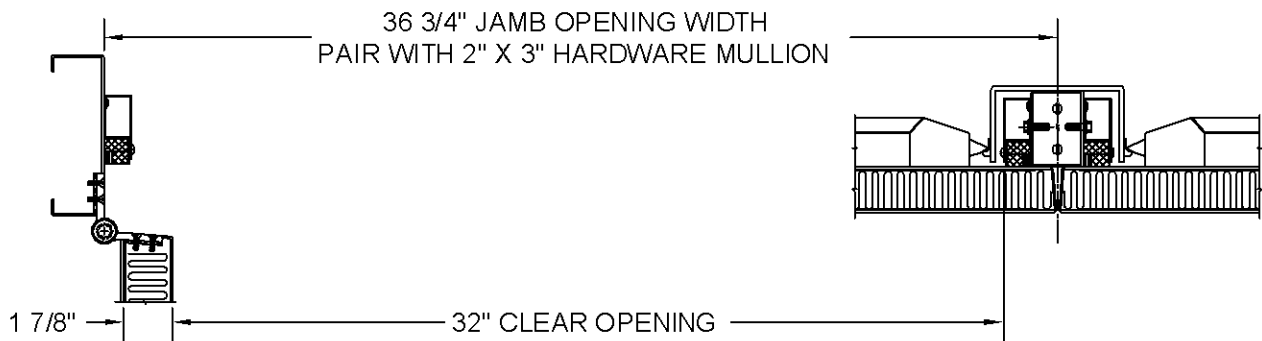

REQUIRED JAMB OPENING WIDTHS TO MEET ADA CLEARANCE REQUIREMENTS 1-3/4" NOMINAL THICKNESS DOORS

REQUIRED JAMB OPENING WIDTHS TO MEET ADA CLEARANCE REQUIREMENTS 2-3/4" THICK PANEL DOORS W/ DUAL SEALS

3" THICK PANEL DOORS W/ DUAL SEALS