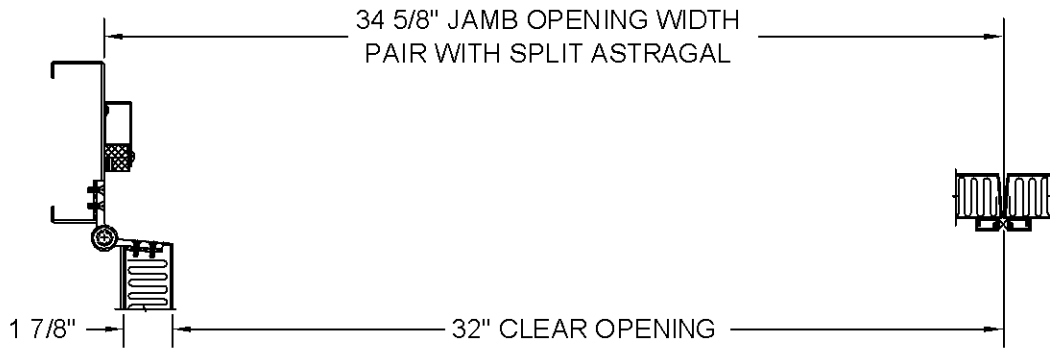

REQUIRED JAMB OPENING WIDTHS TO MEET ADA CLEARANCE REQUIREMENTS 1-3/4" NOMINAL THICKNESS DOORS

REQUIRED JAMB OPENING WIDTHS TO MEET ADA CLEARANCE REQUIREMENTS 2-3/4" THICK PANEL DOORS W/ DUAL SEALS

3" THICK PANEL DOORS W/ DUAL SEALS